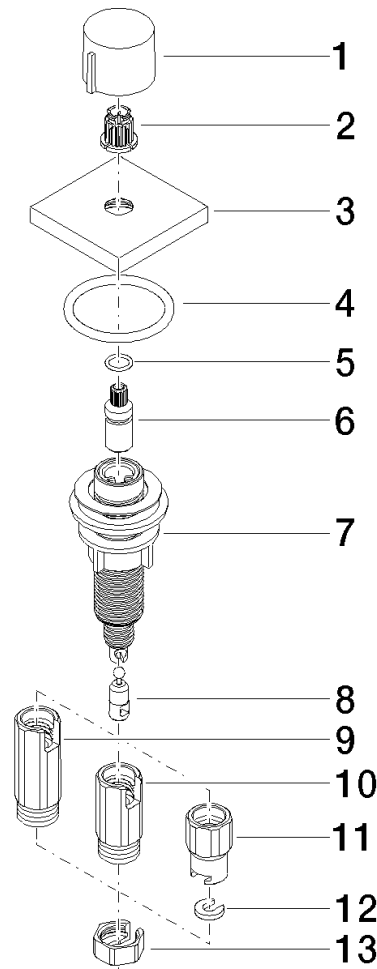

Strainer waste with control handle - Brushed Chrome

LOT

10 711 970

- control for single basin
- including adapter for Bowden cable

Fits LOT

	Brushed Chrome	10 711 970-93
	Chrome	10 711 970-00
	Brushed Platinum	10 711 970-06
	Platinum	10 711 970-08
	Durabress (23kt Gold)	10 711 970-09
	Dark Chrome	10 711 970-19
	Brushed Durabress (23kt Gold)	10 711 970-28
	Matte Black	10 711 970-33
	Brushed Champagne (22kt Gold)	10 711 970-46
	Champagne (22kt Gold)	10 711 970-47
	Brushed Dark Platinum	10 711 970-99

Strainer waste with control handle - Brushed Chrome

LOT

10 711 970

mm [inches]

Strainer waste with control handle - Brushed Chrome

LOT

10 711 970

Parts for other finishes can be found here: [Chrome](#)

Spare parts list

No.	Item Number	Name	Quantity used	Delivery time
1	09 20 97 030-93	handle	1	60
2	90 12 12 002 00 90	fixing cap	1	2
3	09 27 87 007-93	rosette	1	60
4	90 14 10 043 00 90	seal	1	2
5	09 14 10 042 90	seal	1	2
6	09 29 06 087-93	spindle	1	-
Spare part can no longer be ordered, please order the replacement item				
7	04 30 01 029 00 90	adaptor	1	2
8	09 24 03 175 90	adaptor	1	2
9	09 11 10 073-07	connection	1	30
10	09 11 10 074-07	connection	1	30
11	09 11 10 079-07	connection	1	30
12	09 30 11 087 90	disc	1	2
13	09 23 30 024-07	nut	1	30